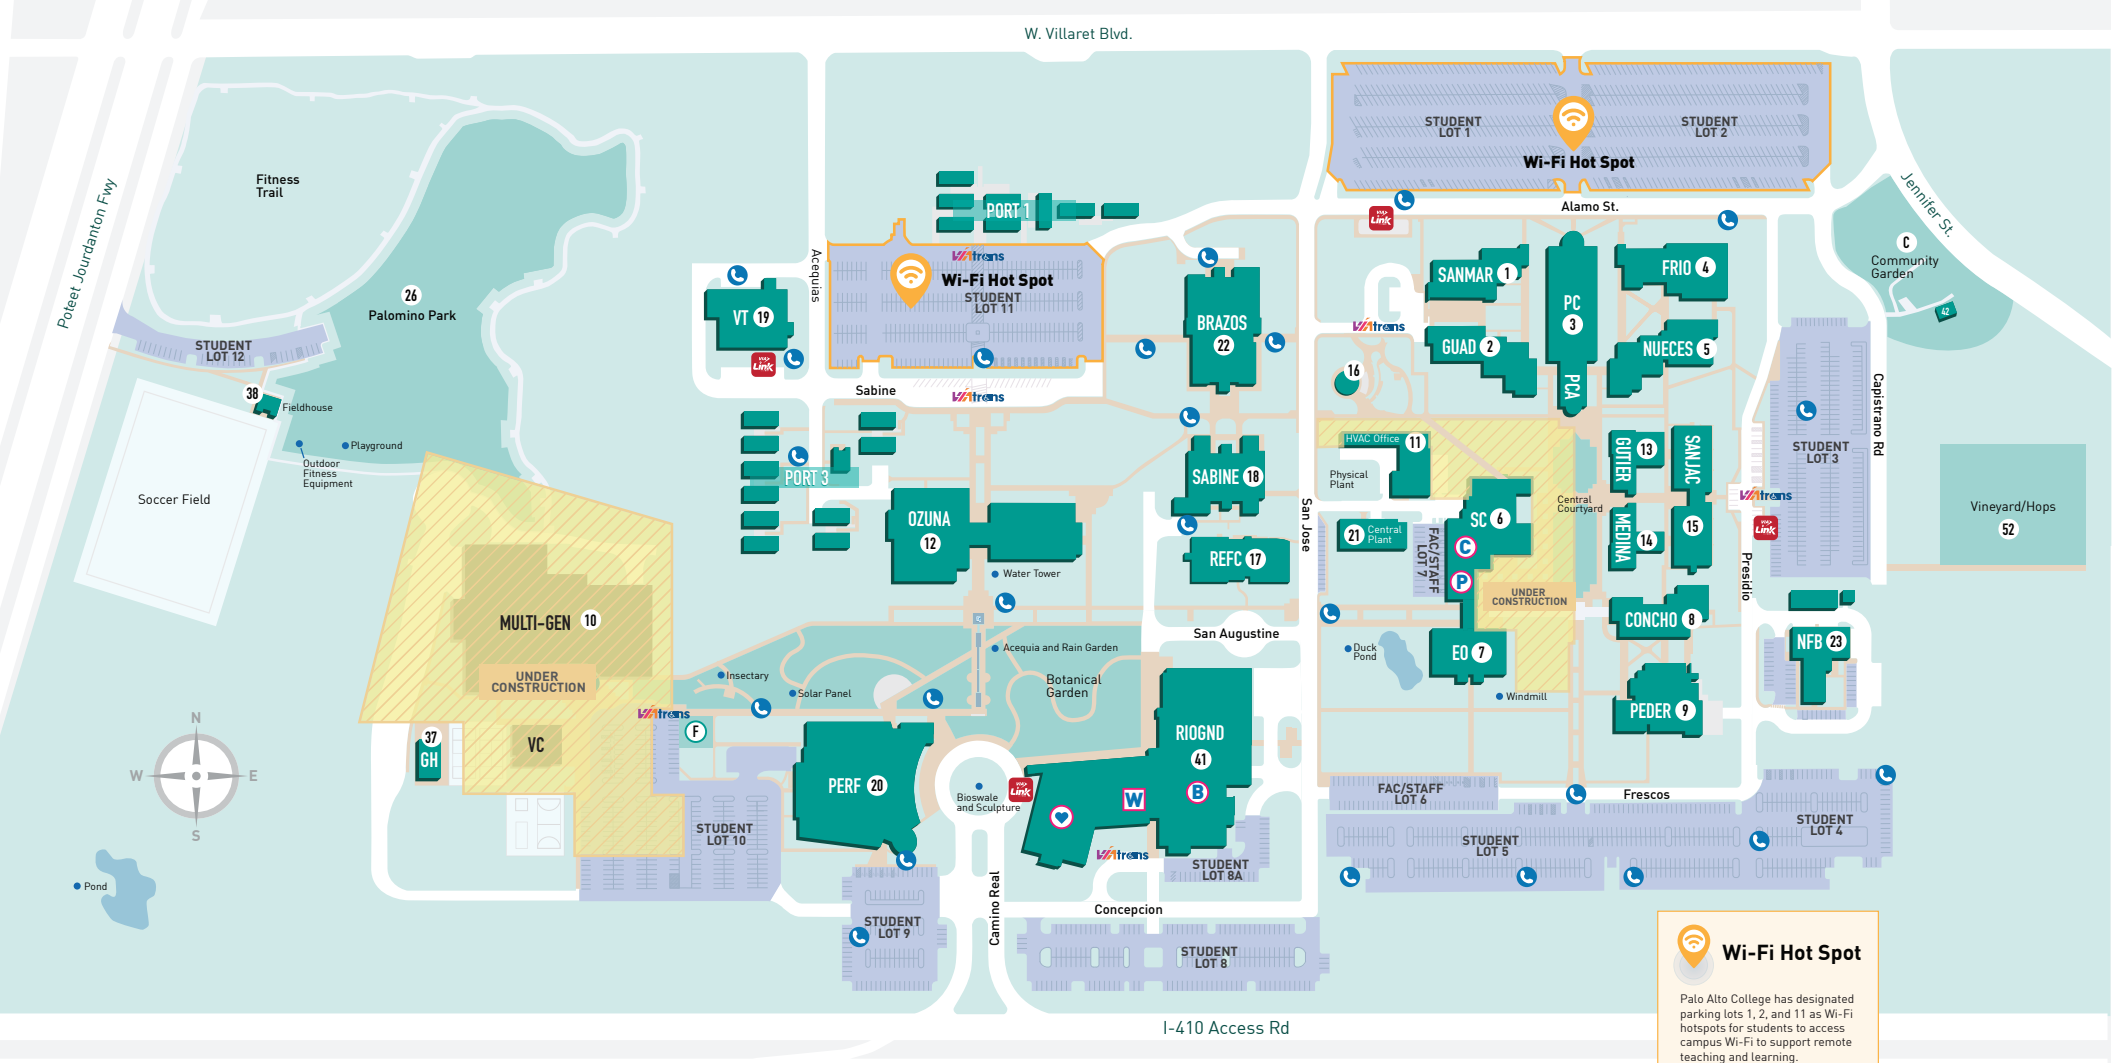

CAMPUS MAP

Wi-Fi Hot Spot

Palo Alto College has designated parking lots 1, 2, and 11 as Wi-Fi hotspots for students to access campus Wi-Fi to support remote teaching and learning.

Art PaRC (Amphitheater) ...	—	16
Brazos Hall.....	BRAZOS	22
Community Garden.....	C	-
Concho Hall & Gallery.....	CONCHO	8
Executive Offices.....	EO	7
Facilities & UPS.....	NFB	23
Food Truck Park.....	F	-
Frio Hall.....	FRIO	4

Green House.....	GH	37
Guadalupe Hall.....	GUAD	2
Gutierrez Learning Labs ...	GUTIER	13
Medina Hall.....	MEDINA	14
Natorium, Wellness and Multi-generational Center	MULTI-GEN	10
Nueces Hall.....	NUECES	5
Ozuna Library & Learning Center	OZUNA	12

Palomino Center.....	PC	3
Palomino Center Annex.....	PCA	3
Palomino Park.....	SAS	26
Pedernales Hall.....	PEDER	9
Performing Arts Center.....	PERF	20
Portable Buildings - Group 1	PORT 1	-
Portable Buildings - Group 3	PORT 3	-
Ray Ellison Family Center ..	REFC	17

Rio Grande.....	RIOGND	41
Sabine Hall.....	SABINE	18
San Jacinto Hall.....	SANJAC	15
San Marcos Hall.....	SANMAR	1
Student Center	SC	6
Veterinary Technology.....	VT	19
Vineyard and Hops Yard	—	52

Art PaRC (Amphitheater) ...	—	16
Brazos Hall.....	BRAZOS	22
Community Garden.....	C	-
Concho Hall & Gallery.....	CONCHO	8
Executive Offices.....	EO	7
Facilities & UPS.....	NFB	23
Food Truck Park.....	F	-
Frio Hall.....	FRIO	4